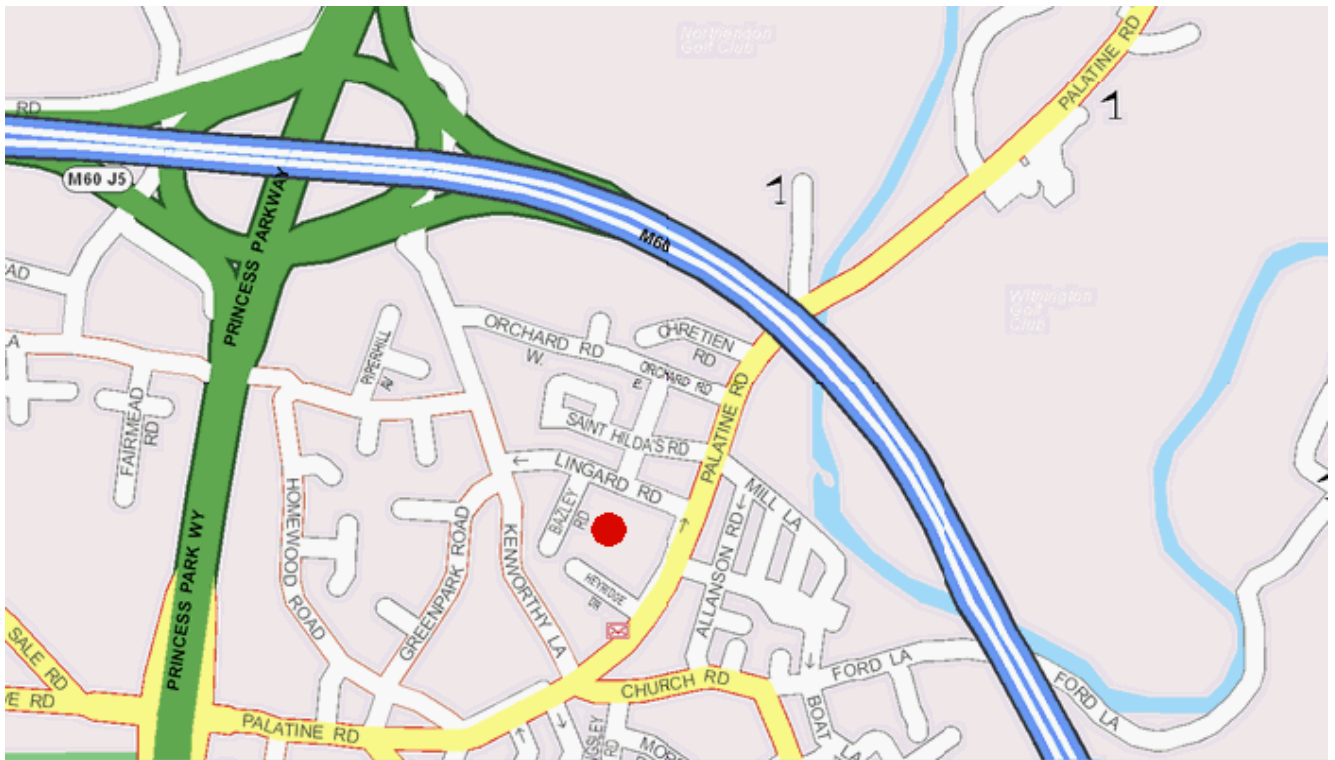

## **Directions to the School**

### **USING LOCAL ROADS**

#### **From Chorlton ...**

- Take BARLOW MOOR ROAD (A5145) towards Southern Cemetery
- At the junction at Princess Road (A5103), go STRAIGHT AHEAD towards DIDSBURY
- Turn RIGHT onto PALATINE ROAD towards NORTHENDEN
- As you enter NORTHENDEN (just after the petrol station), turn RIGHT onto LINGARD ROAD
- Turn LEFT onto BAZLEY ROAD. The school is on your left.

### **From Northern Moor / Sale Moor ...**

- Take NORTHENDEN ROAD (B5166) then SALE ROAD towards NORTHERN MOOR
- Go through Northern Moor and continue forward onto PALATINE ROAD, entering Northenden
- Pass the Tesco on your left then proceed through the main shopping area
- Just after the shops and before the petrol station, turn LEFT onto LINGARD ROAD
- Turn LEFT onto BAZLEY ROAD. The school is on your left.