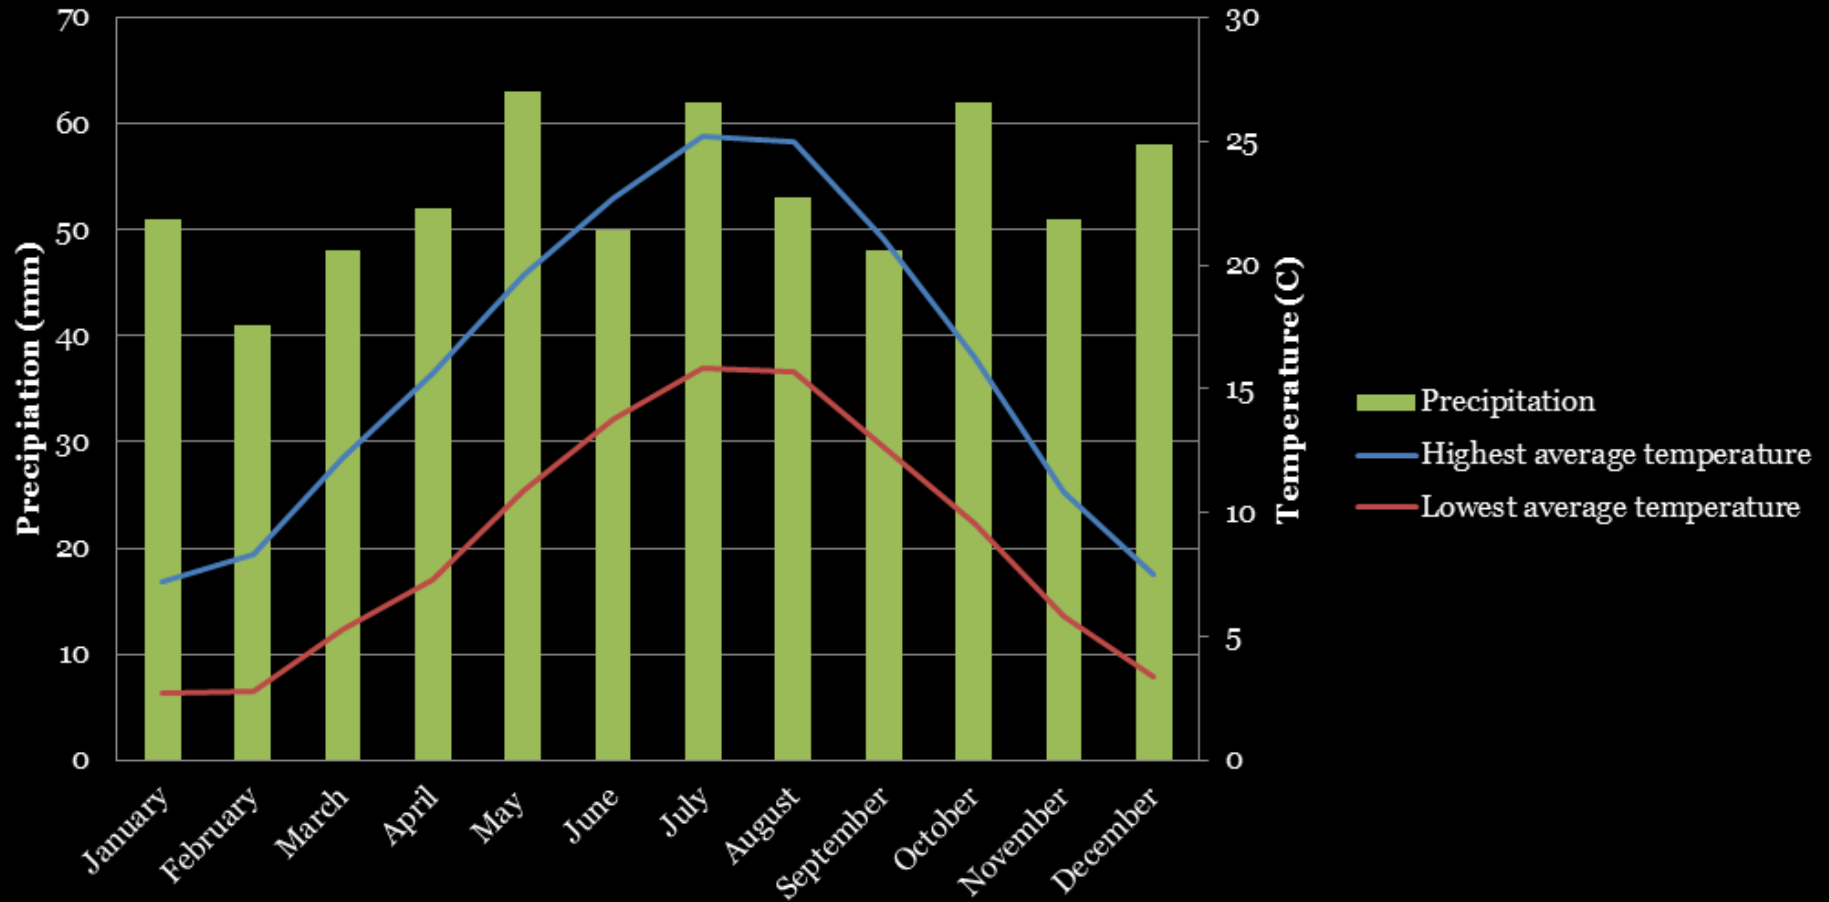

Climate in Paris

- 1 In which month is the highest rainfall in Paris?
- 2 In which month can be found the lowest rainfall?
- 3 How much rainfall occurs in November?
- 4 What is the difference between December's rainfall and that in February?
- 5 Is there anything surprising about the pattern of rainfall throughout the year?
- 6 In which month is the highest temperature?
- 7 In which two months is the temperature equal?
- 8 Estimate from the graph, the lowest temperature in January.
- 9 In which month would a holiday be preferable for you? Why?
- 10 If you were to visit in July, what would you pack in your suitcase?