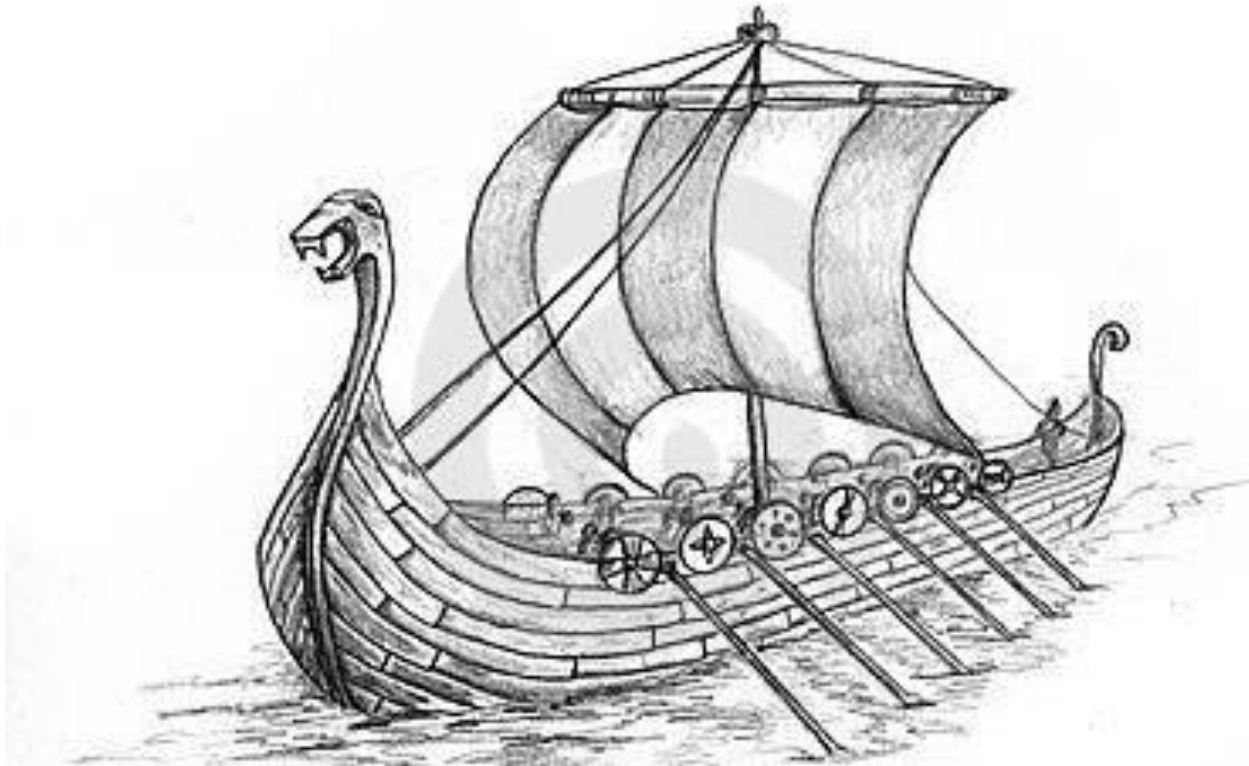

Year 5 Home Learning
Monday 11th January 2021

History

Label the Following:

Oars Stern Bow Keel Mast Prow Strake

Prow: front of the boat which was usually a dragons head or some adornment

Strake: boards overlapping on the side of the longship