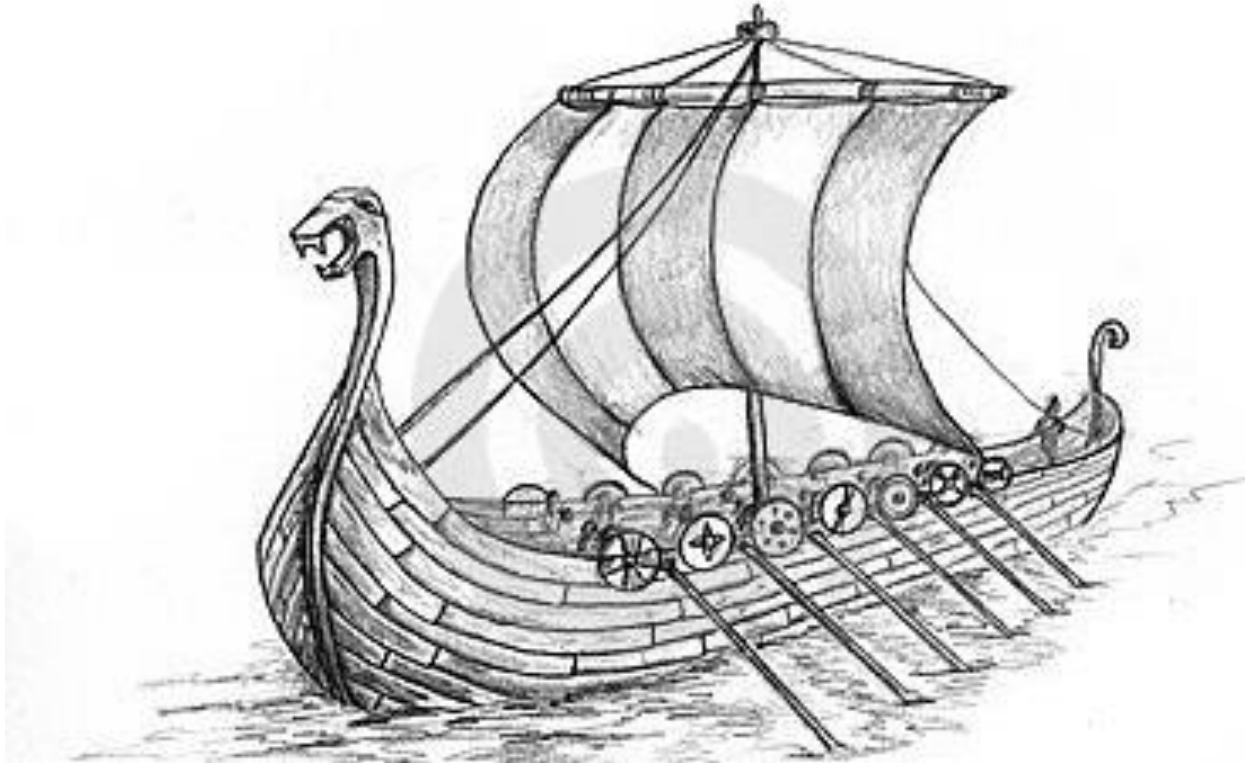

Naming Parts of a Viking Ship

Label the Following:

Oars

Stern

Bow

Keel

Mast

Prow

Strake

Prow: front of the boat which was usually a dragons head or some adornment

Strake: boards overlapping on the side of the longship